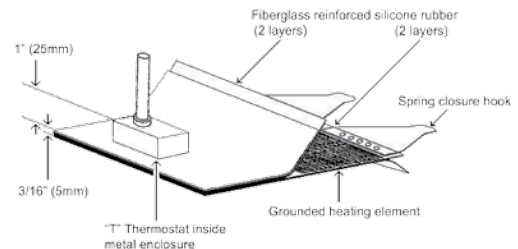

NEMA 7 Controller and High Temperature Limit Indicator Light

Ordering Information:

For T3 Environments

Gallon (Liter) Size	Diameter in (mm)	Total Wattage	Length in (mm)	Width in (mm)	Part Number	
					120VAC	240VAC
30 (114)	18.6 (473)	1000	58.5 (1496)	8 (203)	DHCX131000T3	DHCX231000T3
55 (208)	22.3 (565)	1300	70.0 (1778)	8 (203)	DHCX151300T3	DHCX251300T3

For T4A Environments

Gallon (Liter) Size	Diameter in (mm)	Total Wattage	Length in (mm)	Width in (mm)	Part Number	
					120VAC	240VAC
30 (114)	18.6 (473)	1000	58.5 (1496)	8 (203)	DHCX131000T4A	DHCX231000T4A
55 (208)	22.3 (565)	1300	70.0 (1778)	8 (203)	DHCX151300T4A	DHCX251300T4A

Ordering Option: Without controlling thermostat and pilot light. Replace "C" with "N" in part number. External control is required with this option.